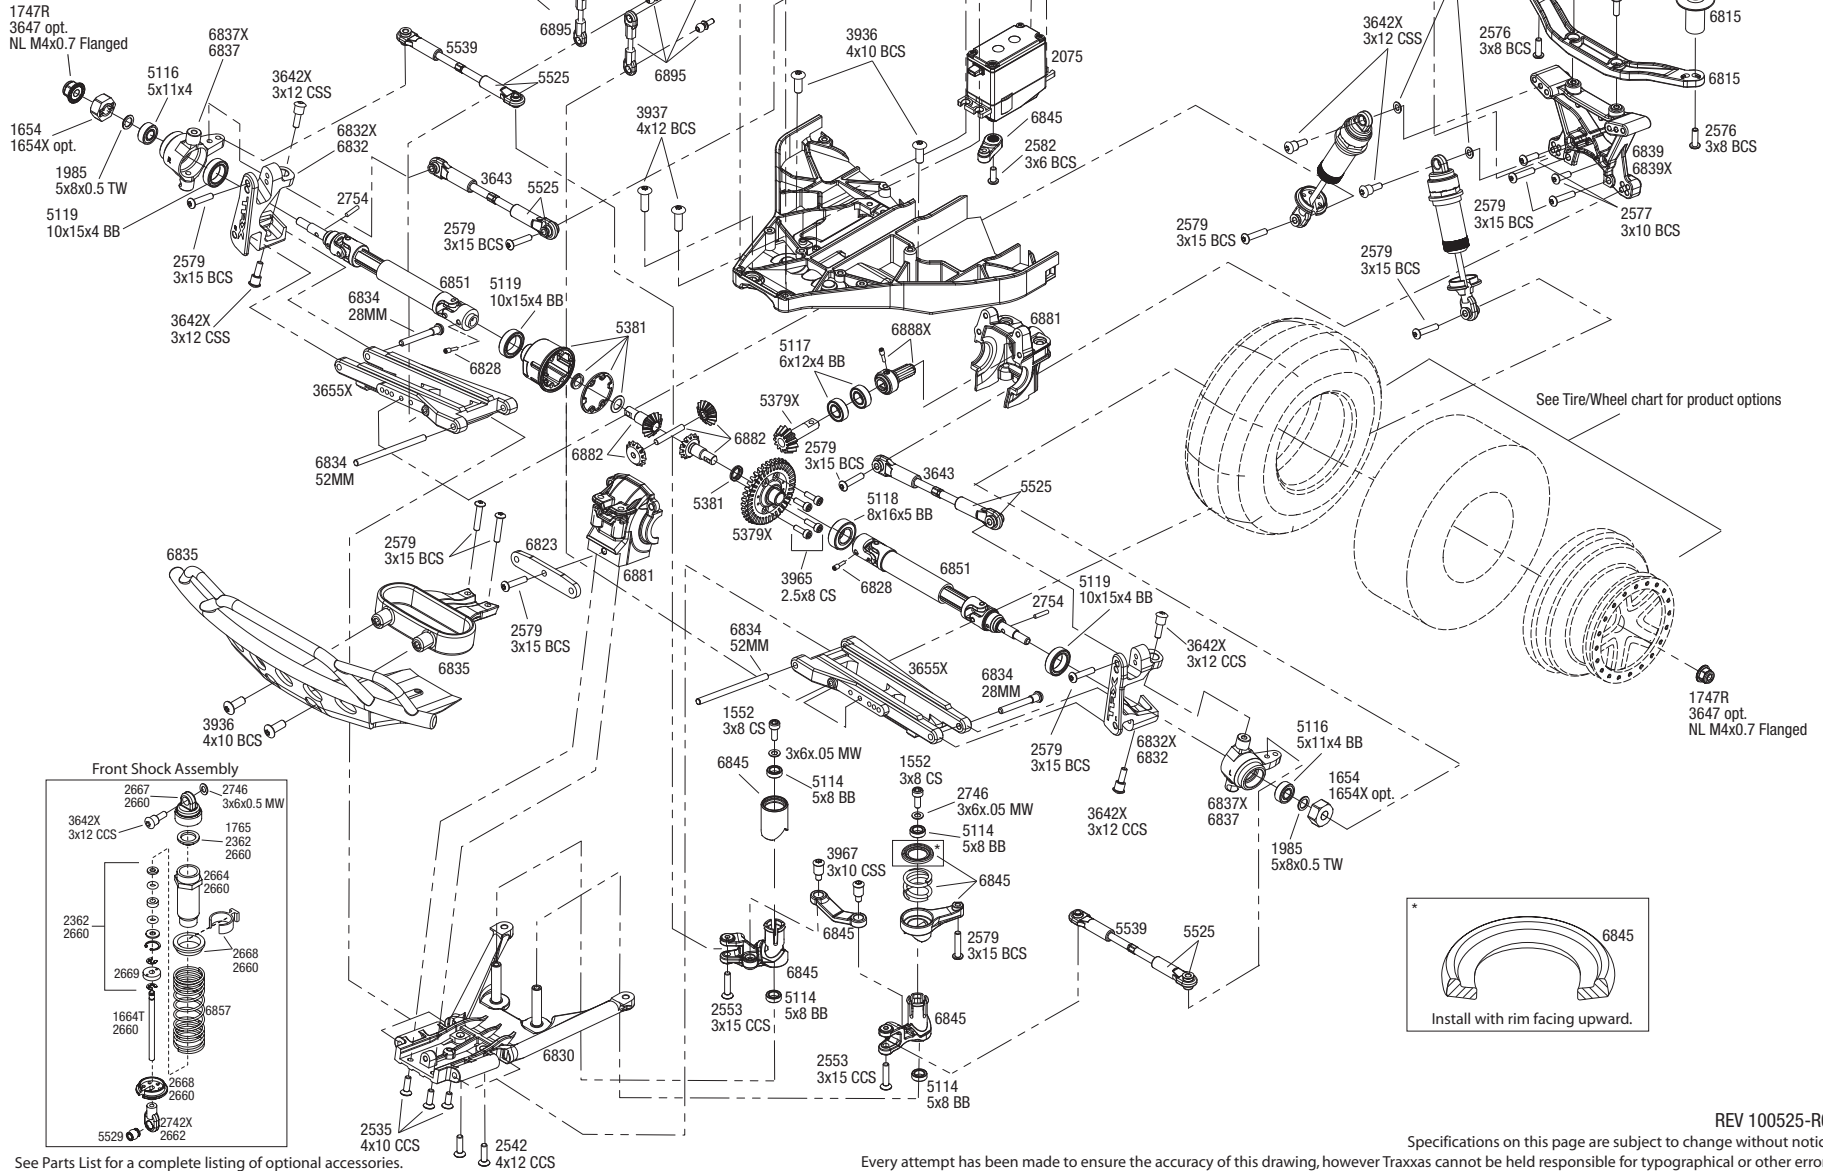

SLASH 4x4 ULTIMATE

Front Assembly

See Parts List for a complete listing of optional accessories.